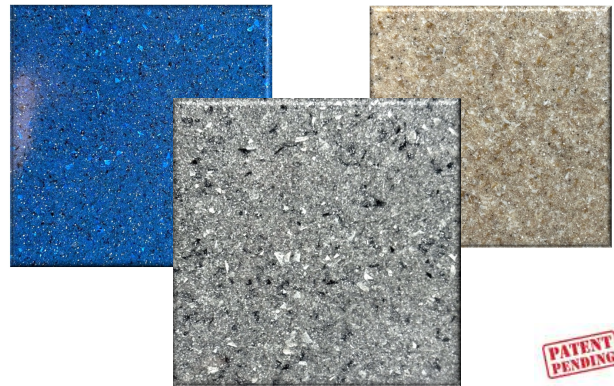

DIAMOND POUR EPOXY Where Elegance Meets Convenience

Features

Pre-mixed Perfection: Forget messy mixing! Diamond Pour Epoxy comes pre-mixed with decorative fillers, eliminating the risk of incorrect ratios and inconsistent color.

Simplified Application: Achieve professional-looking results with minimal effort. The self-leveling properties create a smooth, seamless finish, even with little flooring experience.

Superior Shelf Life: Unlike traditional epoxies with separate filler components, Diamond Pour Epoxy boasts an extended shelf life. This eliminates the risks associated with pre-mixing fillers yourself and ensures consistent performance, even for projects completed in stages.

Durable Performance: Diamond Pour Epoxy is formulated for exceptional durability and can withstand heavy traffic, wear and tear, and harsh conditions. It's resistant to scratches, stains, and chemicals, making it a perfect choice for high-use areas.

North Pacific

Vanilla Gold

Deep Blue

Many Additional Colors Available and Custom Colors Upon Request

NOTE ON COLOR CHARTS: Colors are shown as close as possible. Due to screen and print limitations, you should consult representative for physical samples for the most accurate representation. Colors may vary from batch to batch and product to product.